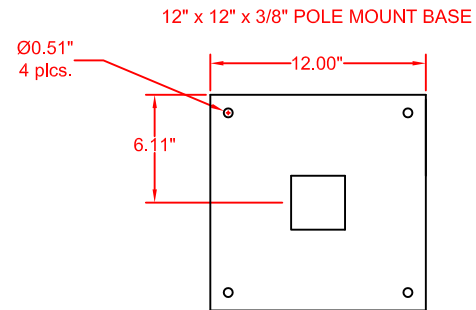

FURNISHED STANDARD WITH WEATHERPROOF PLATE w/LIQUIDTITE CONDUIT & FITTINGS

INFRATECH
www.infratech-usa.com

DESCRIPTION

POLE MOUNT UNIT
39" OR 61¹/₄" HEATERS

DATE

May 22, 2009

ITEM# CALL FOR ITEM NUMBER

DRAWN BY: