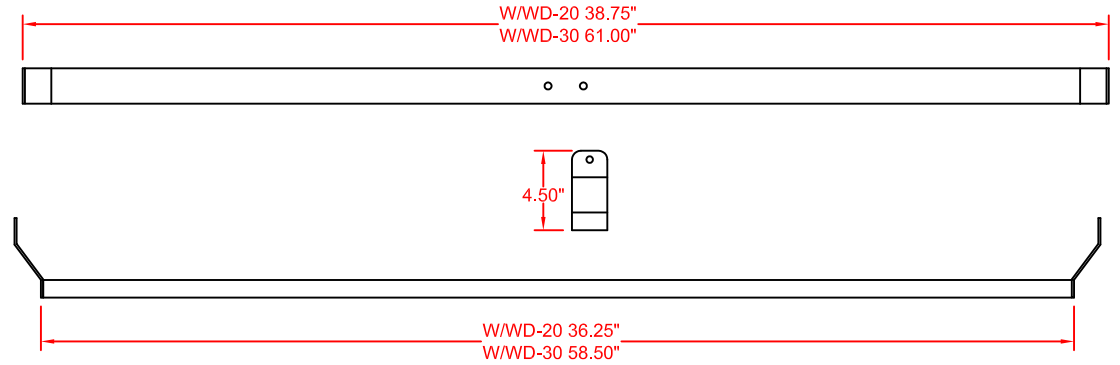

FURNISHED STANDARD WITH WEATHERPROOF PLATE w/LIQUIDTITE CONDUIT & FITTINGS

INFRATECH
www.infratech-usa.com

DESCRIPTION

POLE MOUNT UNIT
39" OR 61¹/₄" HEATERS

DATE

May 22, 2009

ITEM# CALL FOR ITEM NUMBER

DRAWN BY: