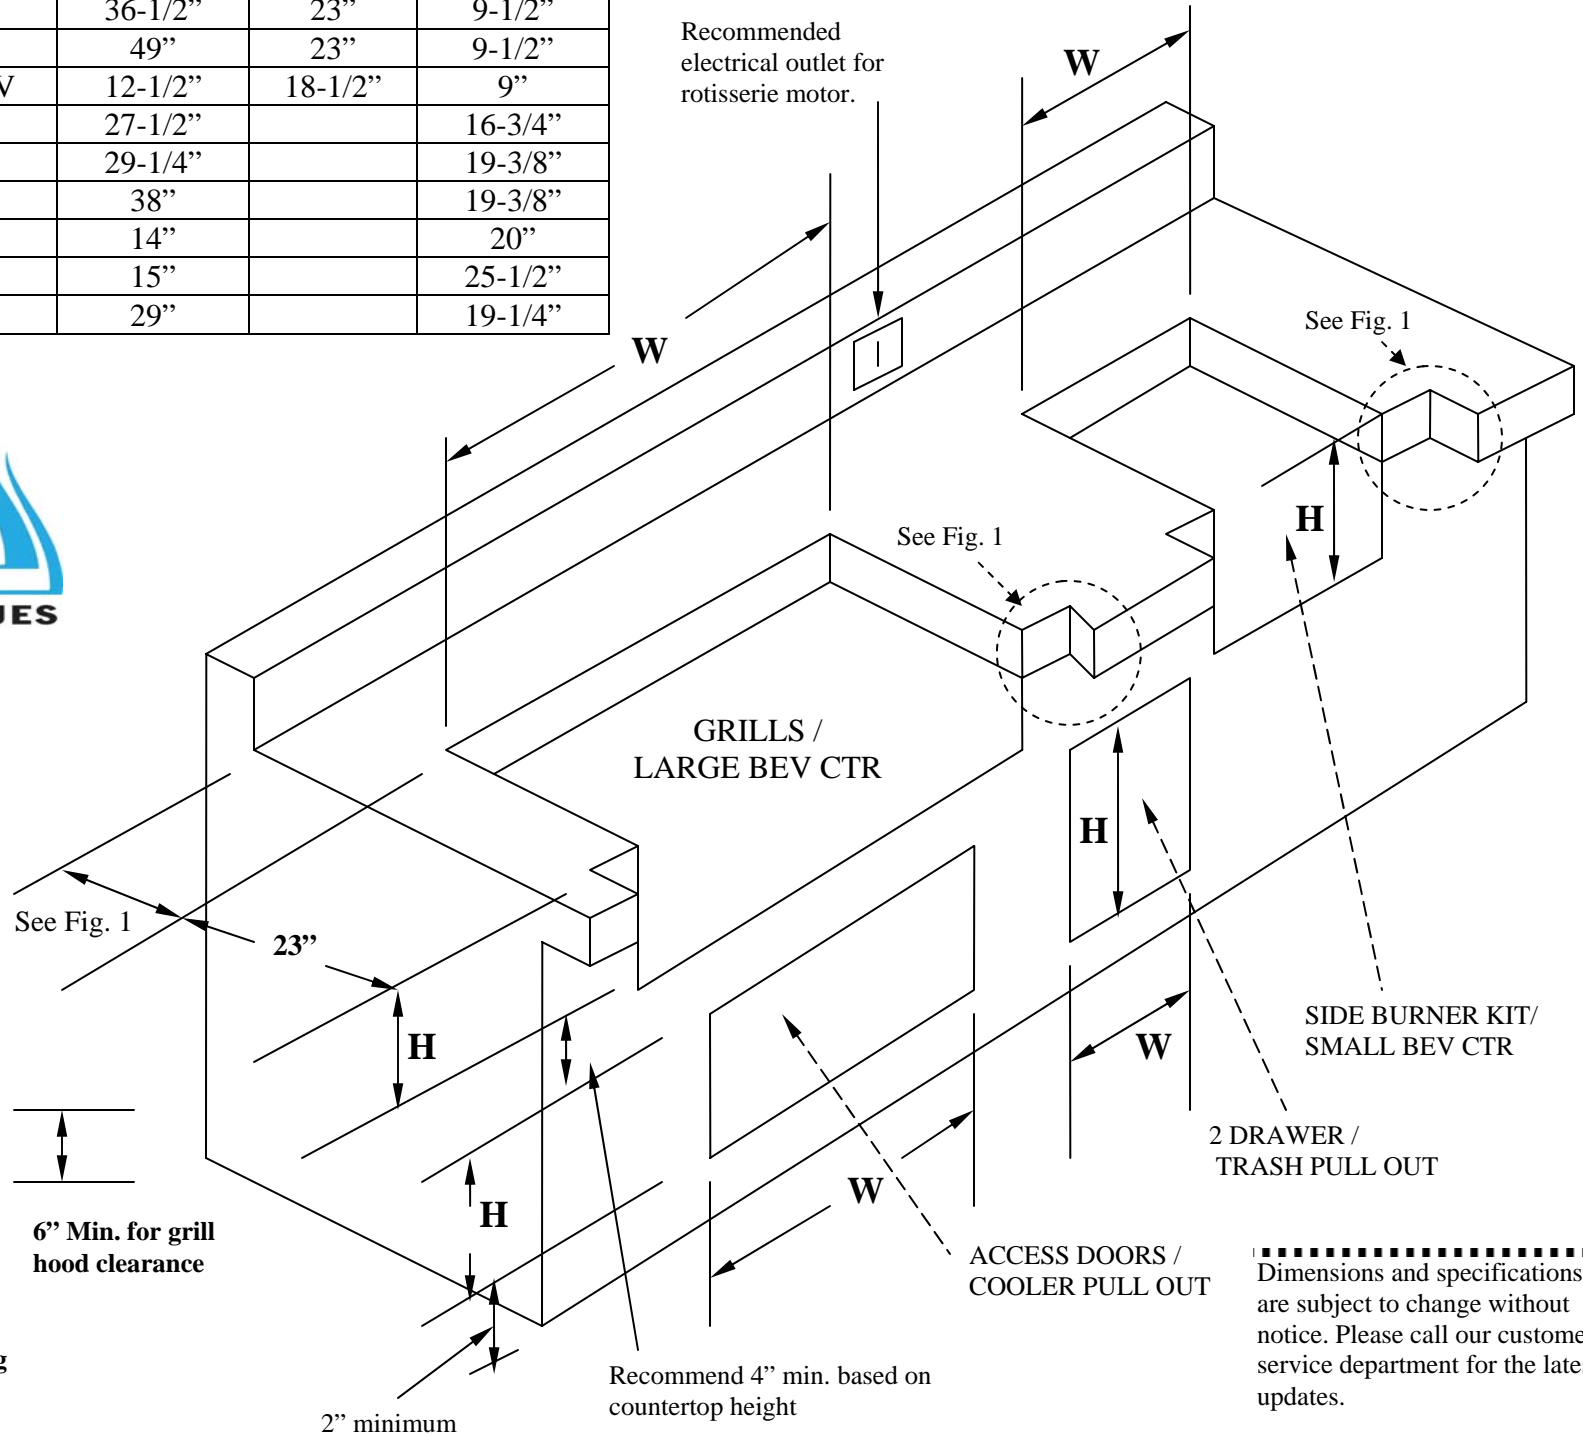

.....
Dimensions and specifications are subject to change without notice. Please call our customer service department for the latest updates.