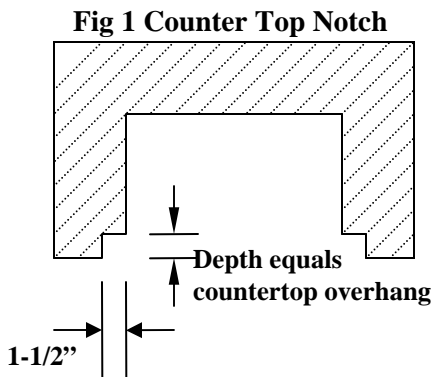

.....
Dimensions and specifications are subject to change without notice. Please call our customer service department for the latest updates.