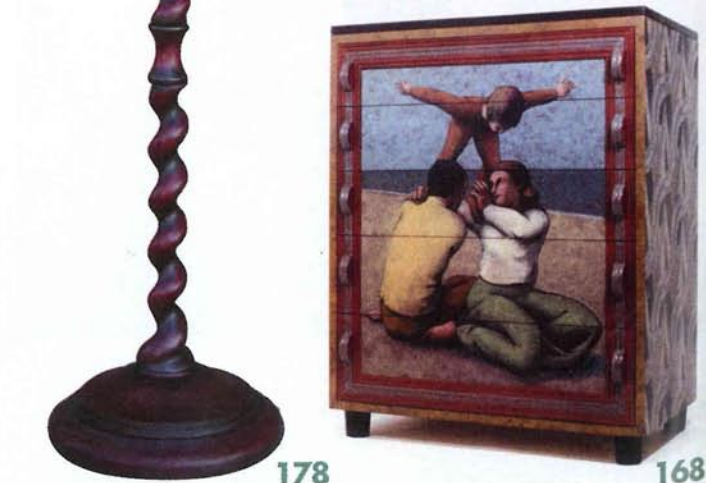

14 Editor's Message

20 Mailbox

26 Cachet

Holiday Cheer
Casa Couture
FotoWeekDC
High-Tech Debut
Paper Caper
On the Bookshelf

37 Indulgences

The good life in toys, food,
fashion, travel and spas

46 Datebook

Events and exhibitions
By *Melody Murray*

58 Portfolio

An architect revives
embassy residences
By *Julie Sanders Beaman*

66 Private Tour

At home with Ben Bradlee
and Sally Quinn
By *Alice Leccese Powers*

78 Design Scene

The 2008 AIA awards

160 Expert Advice

Working with an Architect
By *Andrea Grossman and
Michael Tardif*

168 Art Studio

Coloratura's Functional
Art Form
By *Tina Coplan*

174 Home Tech

The latest in home security
By *Catherine Applefeld Olson*

216 Applause

An Artful Gateway at MICA
By *Heather C. Jackson*

RESOURCES

84 Residential Architects

**166 Out & About with
Home&Design**

178 Find It Here!

**R1 Luxury Remodeling
Supplement**

LUXURY HOMES

196 Who's Building What

**200 2008 Monument
Awards**

208 Real Estate News

210 Luxury Home Locator