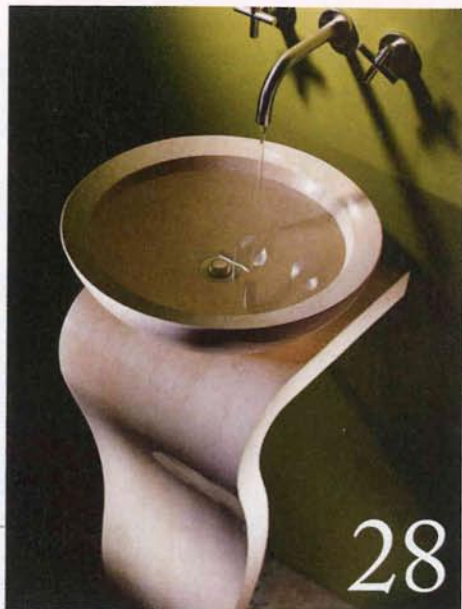

Remodeling & Makeovers™

departments